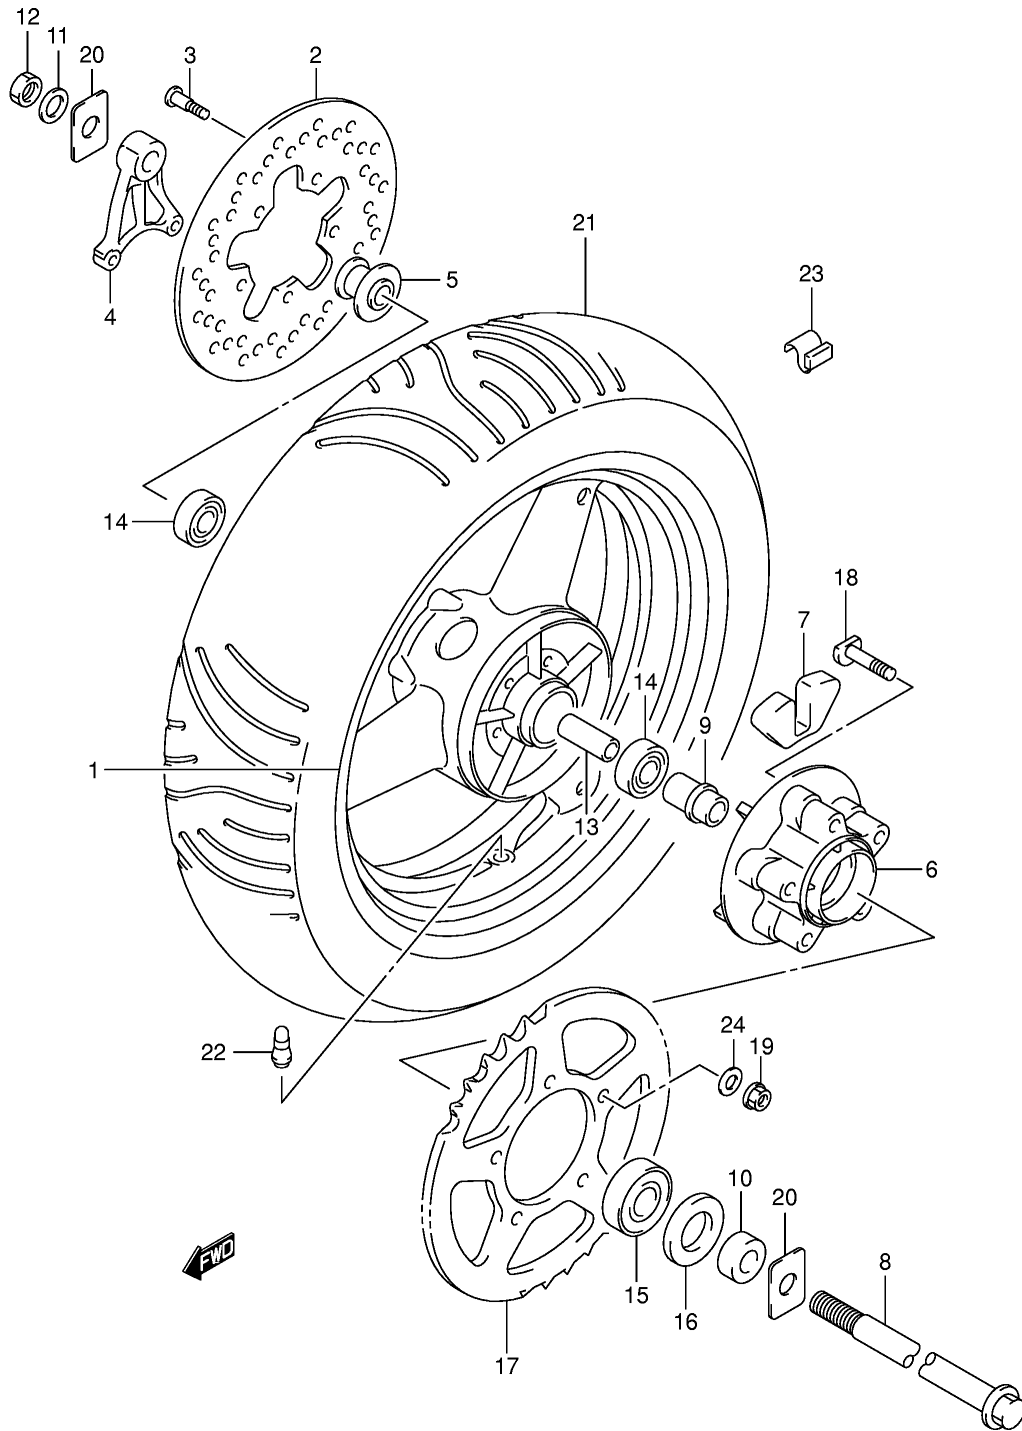

Ref No	Part No	Description	
1	64111-08F00-Y6G	Wheel, Rear (17xmt4.50)	(silver)
2	69211-21E00	Disc, Rear Brake	
3	09106-08125	Bolt (8x33)	
4	69721-33D00	Bracket, Rear Caliper	
5	64740-19C00	Spaceer, Rear Axle Rh	
6	64611-19F00	Drum, Sprocket Mounting	
7	64651-27A01	Absorber, Shock Rear Hub	
8	64711-19F00	Axle, Rear	
9	64733-34C00	Retainer, Rear Sprocket Drum	
10	64741-45D00	Spacer, Rear Axle Lh	
11	09160-17050	Washer	
12	08319-21168	Nut	
13	09180-17067	Spacer (17.5x25x88)	
14	08143-63037	Bearing	
15	09262-25073	Bearing (25x62x17)	
16	09285-35001	Oil Seal (35x62x8)	
17	64511-33C01	Sprocket, Rear (nt:44-525)	
18	09119-10043	Bolt (10x47)	
19	08319-31107	Nut	
20	64712-33D00	Washer, Chain Adjuster	
21	65110-20F00	Tire, Rear,160/60 Zr17(69w)	(metzeler)
22	43130-24A00	Valve Assy, Wheel Rim (tr412)	
23	55411-00A00	Balancer, Wheel (10g)	
23	55412-00A01	Balancer, Wheel (20g)	
24	09160-10506	Washer